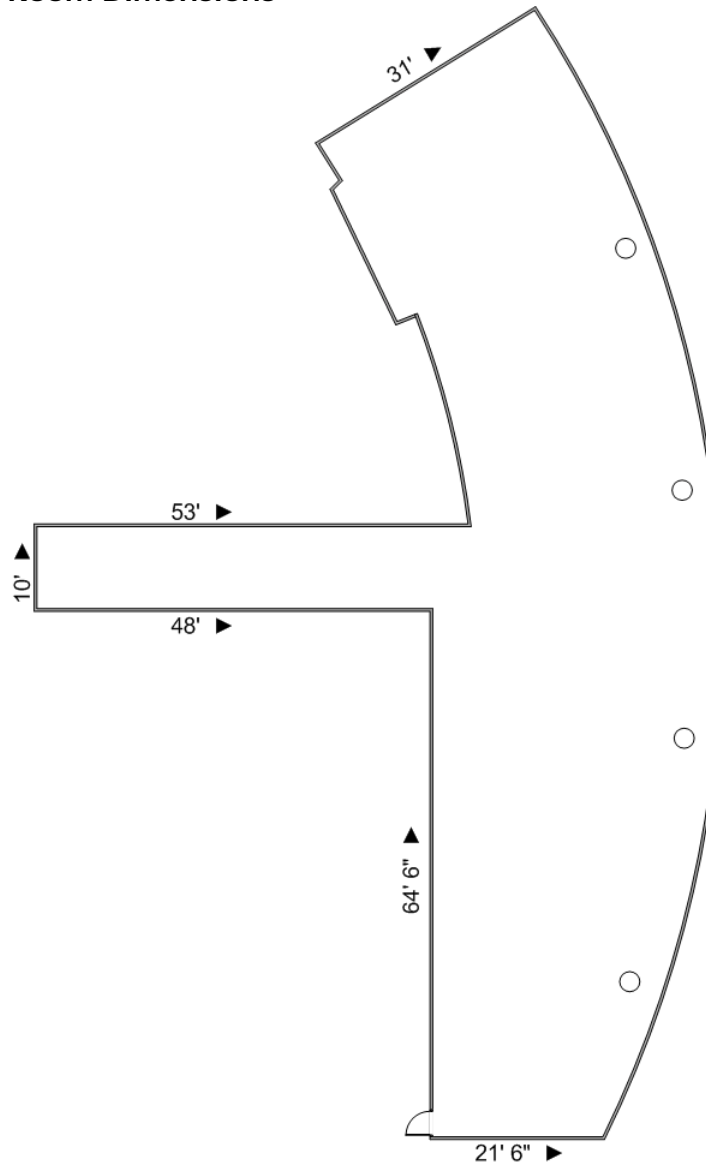

Long Center for the Performing Arts

Kodosky Donor Lounge

Mezzanine Level

Room Dimensions

4,170 sq. ft.
Mezzanine Level

Overview

The Lounge is enclosed with glass from floor to ceiling and sits on the east side of the building. Views of the Austin skyline can be seen from this rare reception and meeting space.

Room Dimensions

Room Capacities

(all capacities are based on the room with all furniture removed)

	Seated Reception	Standing Reception
Kodosky Donor Lounge	208 people (Rounds of 8 or 10)	250 - 300 people